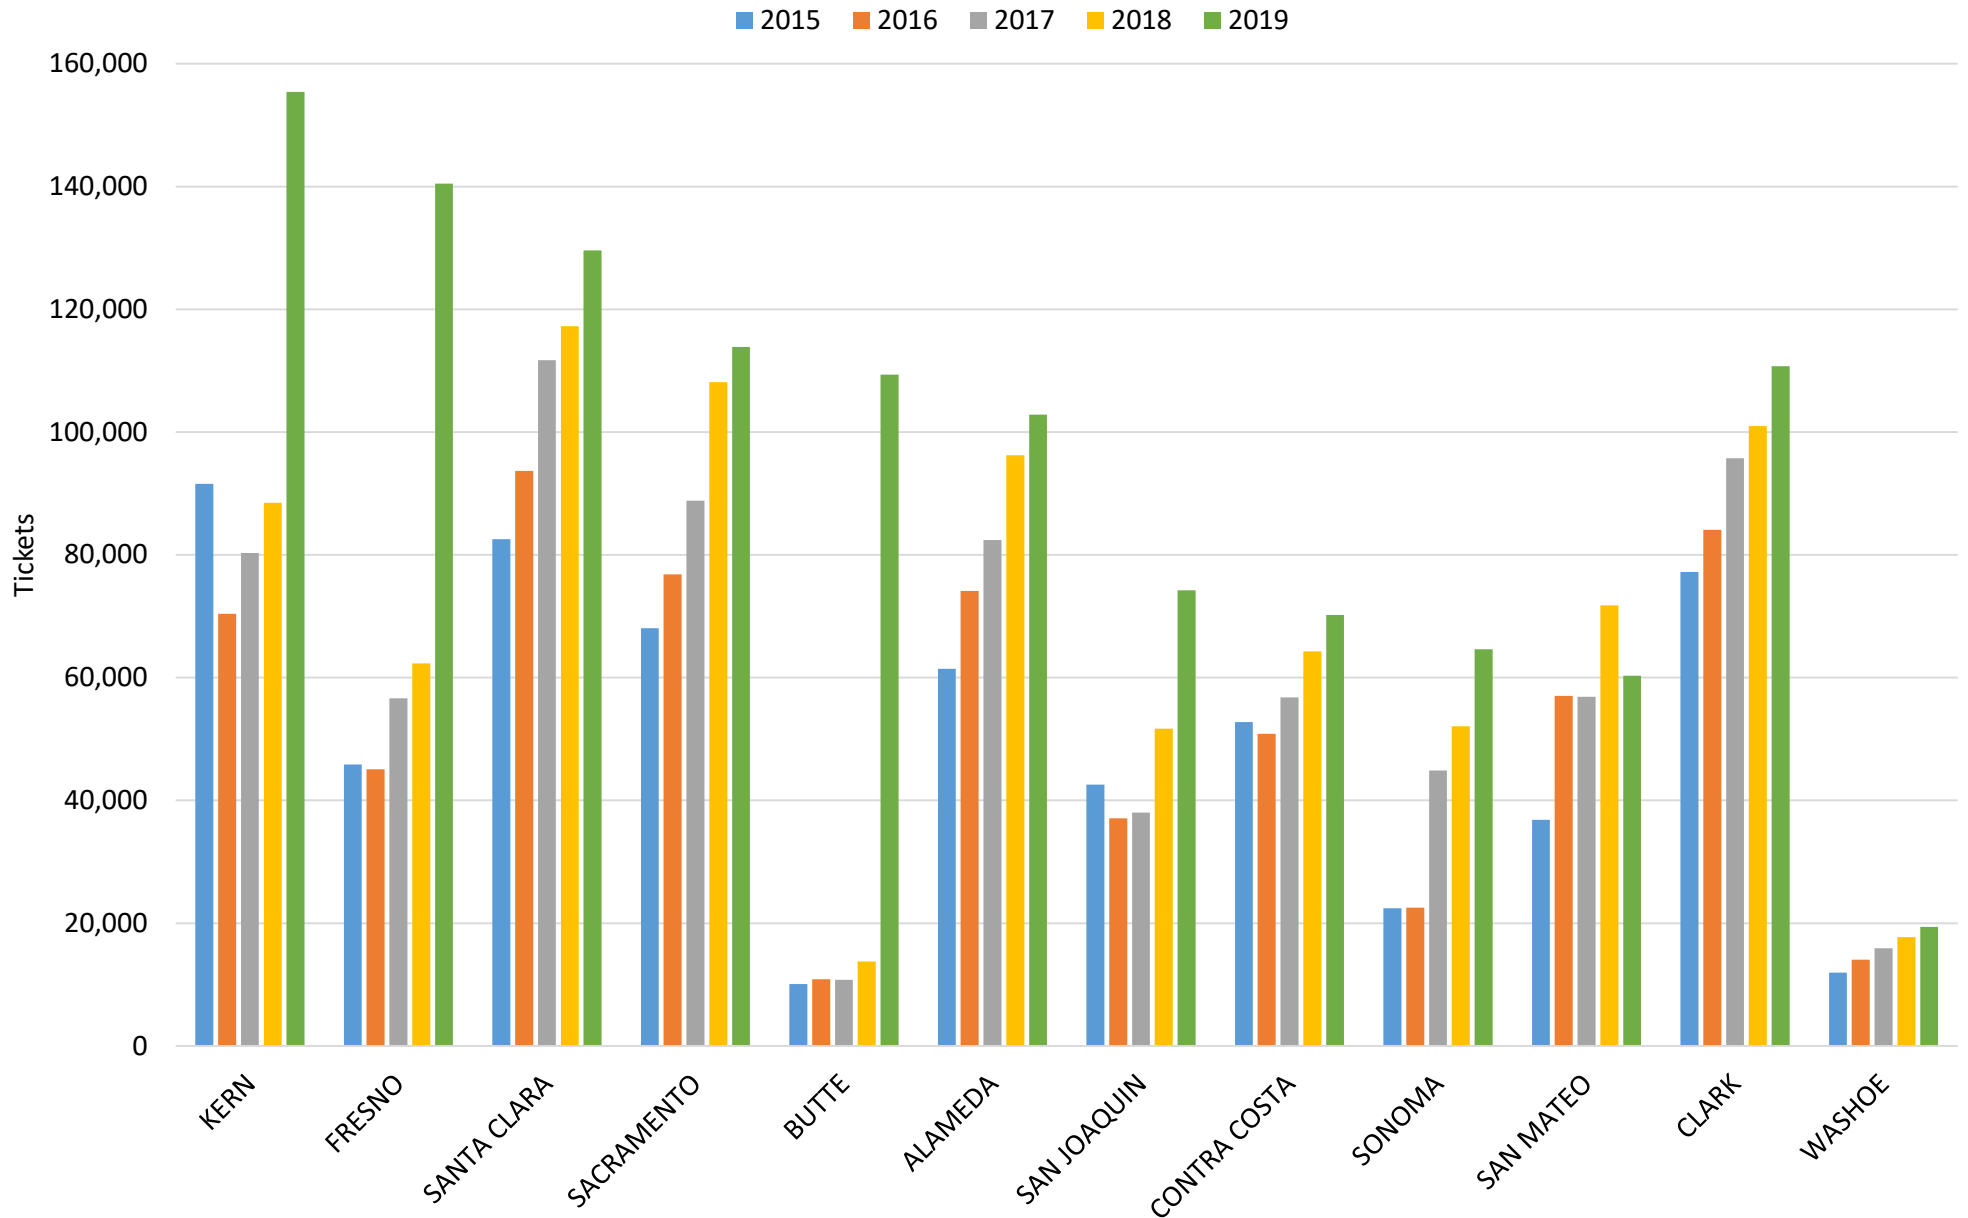

# Busiest Counties by Ticket Volume 2015-2019

## CA top 10 & NV top 2

CA counties: Kern - San Mateo

NV counties: Clark & Washoe